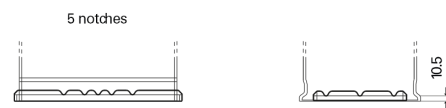

Product overview

Batteries for Cars

Superline SB950

Part number	SB950
Technology	Flooded
EAN/GTIN	3661024064583
Voltage	12 V
Capacity	95.0 Ah
CCA	800 A
Length	353 mm
Width	175 mm
Height	190 mm
Box size	L05
Polarity	ETN 0
Terminal Type	EN taper post
Hold Down	B13
Weights (subject of variation)	21.60 kg

Polarity

Terminal Type

Positive Terminal Negative Terminal

Hold Down

Design, features and specifications are subject to change without notice. We disclaim any representation or warranty, express or implied, concerning the data or recommendations, and in no event shall be liable for any loss or damage claimed to have arisen as a result. Some products may not be available in your local market.