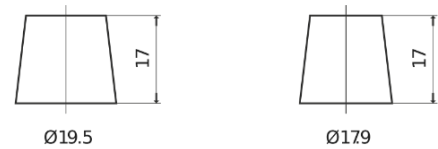

**Product overview**

Batteries for Cars

**Plus CB450**

Part number	CB450
Technology	Flooded
EAN/GTIN	3661024014496
Voltage	12 V
Capacity	45.0 Ah
CCA	330 A
Length	220 mm
Width	135 mm
Height	225 mm
Box size	E02
Polarity	ETN 0
Terminal Type	EN taper post
Hold Down	B1
Weights (subject of variation)	12.50 kg

**Polarity**

**Terminal Type**

Positive Terminal

Negative Terminal

**Hold Down**

Design, features and specifications are subject to change without notice. We disclaim any representation or warranty, express or implied, concerning the data or recommendations, and in no event shall be liable for any loss or damage claimed to have arisen as a result. Some products may not be available in your local market.