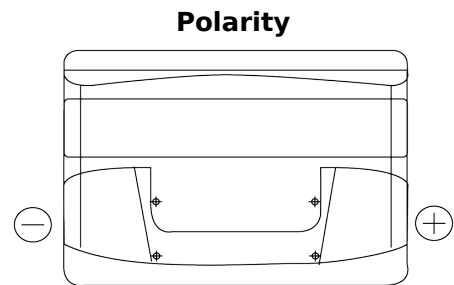

Product overview

Batteries for Cars

Excell EB740

Part number	EB740
Technology	Flooded
EAN/GTIN	3661024034555
Voltage	12 V
Capacity	74 Ah
CCA	680 A
Length	278 mm
Width	175 mm
Height	190 mm
Box size	L03
Polarity	ETN 0
Terminal Type	EN taper post
Hold Down	B13
Weights (subject of variation)	16.60 kg