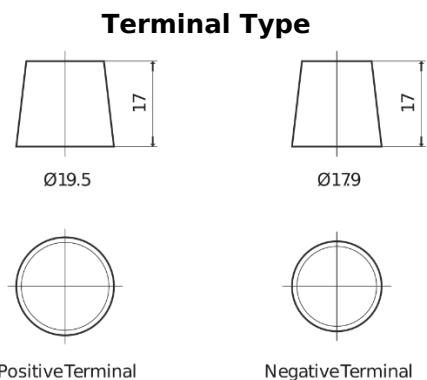

Product overview

Batteries for Cars

Excell EB740

Part number	EB740
Technology	Flooded
EAN/GTIN	3661024034555
Voltage	12 V
Capacity	74 Ah
CCA	680 A
Length	278 mm
Width	175 mm
Height	190 mm
Box size	L03
Polarity	ETN 0
Terminal Type	EN taper post
Hold Down	B13
Weights (subject of variation)	16.60 kg