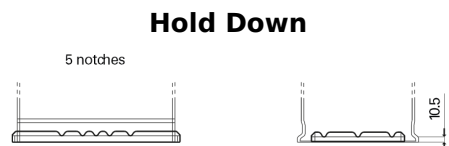

Product overview

Batteries for Cars

Excell EB740

Part number	EB740
Technology	Flooded
EAN/GTIN	3661024034555
Voltage	12 V
Capacity	74 Ah
CCA	680 A
Length	278 mm
Width	175 mm
Height	190 mm
Box size	L03
Polarity	ETN 0
Terminal Type	EN taper post
Hold Down	B13
Weights (subject of variation)	16.60 kg