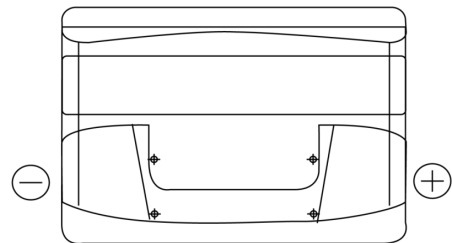

Product overview

Batteries for Cars

Superline SB800

Part number	SB800
Technology	Flooded
EAN/GTIN	3661024066242
Voltage	12 V
Capacity	80.0 Ah
CCA	640 A
Length	315 mm
Width	175 mm
Height	190 mm
Box size	L04
Polarity	ETN 0
Terminal Type	EN taper post
Hold Down	B13
Weights (subject of variation)	19.00 kg

Polarity

Terminal Type

Positive Terminal

Negative Terminal

Hold Down

Design, features and specifications are subject to change without notice. We disclaim any representation or warranty, express or implied, concerning the data or recommendations, and in no event shall be liable for any loss or damage claimed to have arisen as a result. Some products may not be available in your local market.