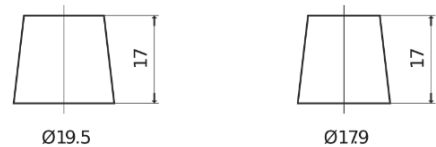

Product overview

Batteries for Cars

Superline SB800

Part number	SB800
Technology	Flooded
EAN/GTIN	3661024066242
Voltage	12 V
Capacity	80.0 Ah
CCA	640 A
Length	315 mm
Width	175 mm
Height	190 mm
Box size	L04
Polarity	ETN 0
Terminal Type	EN taper post
Hold Down	B13
Weights (subject of variation)	19.00 kg

Polarity

Terminal Type

Positive Terminal

Negative Terminal

Hold Down

Design, features and specifications are subject to change without notice. We disclaim any representation or warranty, express or implied, concerning the data or recommendations, and in no event shall be liable for any loss or damage claimed to have arisen as a result. Some products may not be available in your local market.