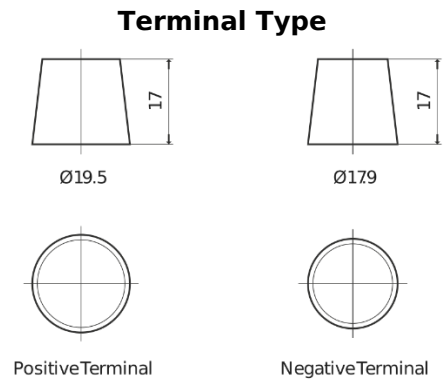

Product overview

Batteries for Marine and Leisure

Vintage EU72L

Part number	EU72L
Technology	Flooded
EAN/GTIN	3661024036283
Voltage	12 V
Capacity	72 Ah
CCA	640 A
Length	278 mm
Width	175 mm
Height	190 mm
Box size	L03
Polarity	ETN 1
Terminal Type	EN taper post
Hold Down	B13
Weights (subject of variation)	16.00 kg