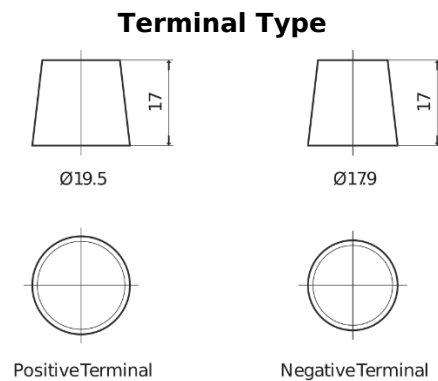

**Product overview**

Batteries for Marine and Leisure

**Vintage EU72L**

Part number	EU72L
Technology	Flooded
EAN/GTIN	3661024036283
Voltage	12 V
Capacity	72 Ah
CCA	640 A
Length	278 mm
Width	175 mm
Height	190 mm
Box size	L03
Polarity	ETN 1
Terminal Type	EN taper post
Hold Down	B13
Weights (subject of variation)	16.00 kg