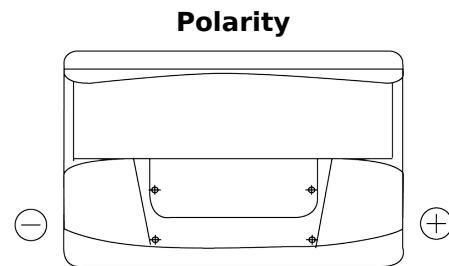

**Product overview**

Batteries for Marine and Leisure

**Vintage EU72L**

Part number	EU72L
Technology	Flooded
EAN/GTIN	3661024036283
Voltage	12 V
Capacity	72 Ah
CCA	640 A
Length	278 mm
Width	175 mm
Height	190 mm
Box size	L03
Polarity	ETN 1
Terminal Type	EN taper post
Hold Down	B13
Weights (subject of variation)	16.00 kg