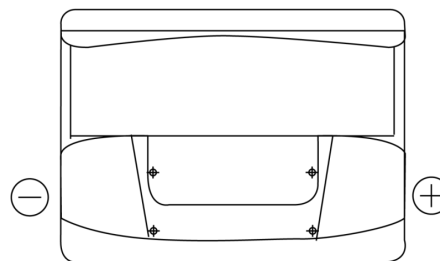

**Product overview**

Batteries for Cars

**Superline SB620**

Part number	SB620
Technology	Flooded
EAN/GTIN	3661024064538
Voltage	12 V
Capacity	62.0 Ah
CCA	540 A
Length	242 mm
Width	175 mm
Height	190 mm
Box size	L02
Polarity	ETN 0
Terminal Type	EN taper post
Hold Down	B13
Weights (subject of variation)	14.20 kg

**Polarity**

**Terminal Type**

**Hold Down**

Design, features and specifications are subject to change without notice. We disclaim any representation or warranty, express or implied, concerning the data or recommendations, and in no event shall be liable for any loss or damage claimed to have arisen as a result. Some products may not be available in your local market.