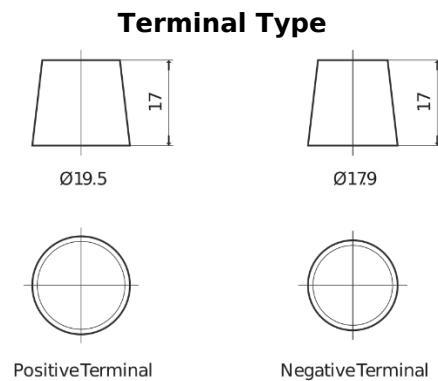

Product overview

Batteries for Cars

Classic EC700

Part number	EC700
Technology	Flooded
EAN/GTIN	3661024034821
Voltage	12 V
Capacity	70 Ah
CCA	640 A
Length	278 mm
Width	175 mm
Height	190 mm
Box size	L03
Polarity	ETN 0
Terminal Type	EN taper post
Hold Down	B13
Weights (subject of variation)	16.00 kg