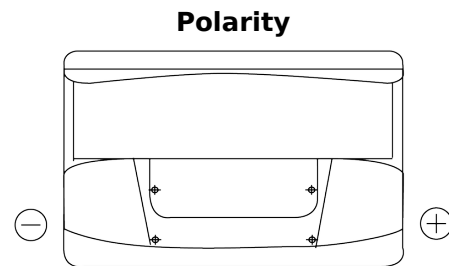

Product overview

Batteries for Cars

Classic EC700

Part number	EC700
Technology	Flooded
EAN/GTIN	3661024034821
Voltage	12 V
Capacity	70 Ah
CCA	640 A
Length	278 mm
Width	175 mm
Height	190 mm
Box size	L03
Polarity	ETN 0
Terminal Type	EN taper post
Hold Down	B13
Weights (subject of variation)	16.00 kg