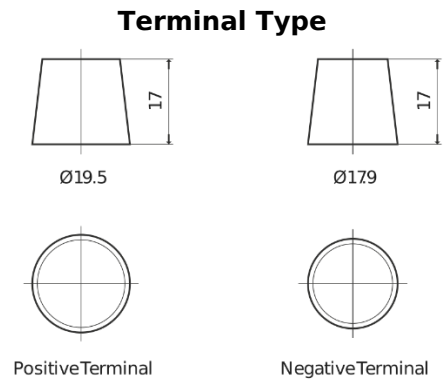

Product overview

Batteries for Cars

Classic EC700

Part number	EC700
Technology	Flooded
EAN/GTIN	3661024034821
Voltage	12 V
Capacity	70 Ah
CCA	640 A
Length	278 mm
Width	175 mm
Height	190 mm
Box size	L03
Polarity	ETN 0
Terminal Type	EN taper post
Hold Down	B13
Weights (subject of variation)	16.00 kg