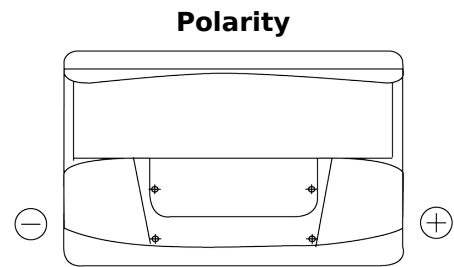

Product overview

Batteries for Cars

Classic EC700

Part number	EC700
Technology	Flooded
EAN/GTIN	3661024034821
Voltage	12 V
Capacity	70 Ah
CCA	640 A
Length	278 mm
Width	175 mm
Height	190 mm
Box size	L03
Polarity	ETN 0
Terminal Type	EN taper post
Hold Down	B13
Weights (subject of variation)	16.00 kg