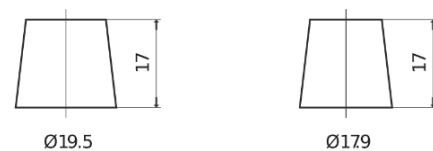

**Product overview**

Batteries for Cars

**Superline SB605**

Part number	SB605
Technology	Flooded
EAN/GTIN	3661024064422
Voltage	12 V
Capacity	60.0 Ah
CCA	480 A
Length	230 mm
Width	173 mm
Height	222 mm
Box size	D23
Polarity	ETN 1
Terminal Type	EN taper post
Hold Down	Korean B1
Weights (subject of variation)	14.60 kg

**Polarity**

**Terminal Type**

Positive Terminal

Negative Terminal

**Hold Down**

Design, features and specifications are subject to change without notice. We disclaim any representation or warranty, express or implied, concerning the data or recommendations, and in no event shall be liable for any loss or damage claimed to have arisen as a result. Some products may not be available in your local market.