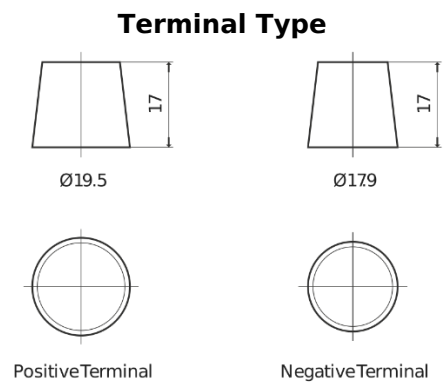

**Product overview**

Batteries for Marine and Leisure

**Equipment ET550**

Part number	ET550
Technology	Flooded
EAN/GTIN	3661024036344
Voltage	12 V
Capacity	80 Ah
Watt hour	550 Wh
Length	278 mm
Width	175 mm
Height	190 mm
Box size	L03
Polarity	ETN 0
Terminal Type	EN taper post
Hold Down	B13
Weights (subject of variation)	20.70 kg