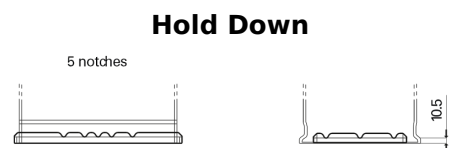

**Product overview**

Batteries for Marine and Leisure

**Equipment ET550**

Part number	ET550
Technology	Flooded
EAN/GTIN	3661024036344
Voltage	12 V
Capacity	80 Ah
Watt hour	550 Wh
Length	278 mm
Width	175 mm
Height	190 mm
Box size	L03
Polarity	ETN 0
Terminal Type	EN taper post
Hold Down	B13
Weights (subject of variation)	20.70 kg