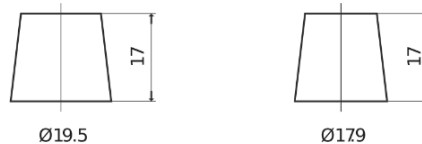

Terminal Type