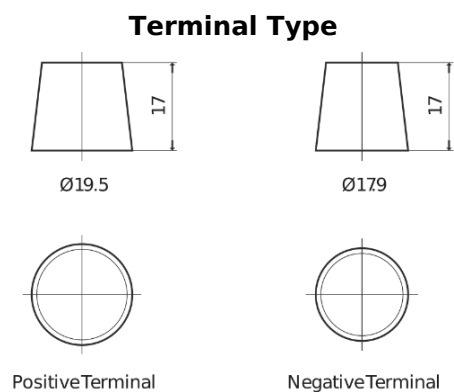

Product overview

Batteries for Cars

Superline SB454

Part number	SB454
Technology	Flooded
EAN/GTIN	3661024064378
Voltage	12 V
Capacity	45.0 Ah
CCA	330 A
Length	237 mm
Width	127 mm
Height	227 mm
Box size	B24
Polarity	ETN 0
Terminal Type	EN taper post
Hold Down	B0
Weights (subject of variation)	11.40 kg