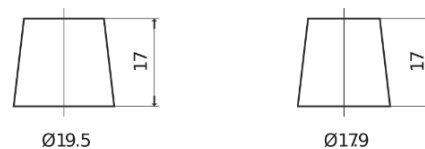

Terminal Type