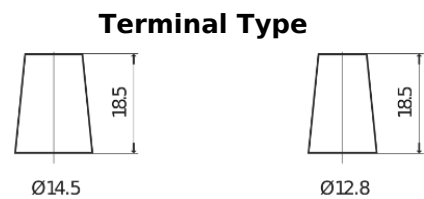

Product overview

Batteries for Cars

Superline SB356

Part number	SB356
Technology	Flooded
EAN/GTIN	3661024064330
Voltage	12 V
Capacity	35.0 Ah
CCA	240 A
Length	187 mm
Width	127 mm
Height	220 mm
Box size	B19
Polarity	ETN 0
Terminal Type	JIS taper post
Hold Down	B0
Weights (subject of variation)	8.90 kg