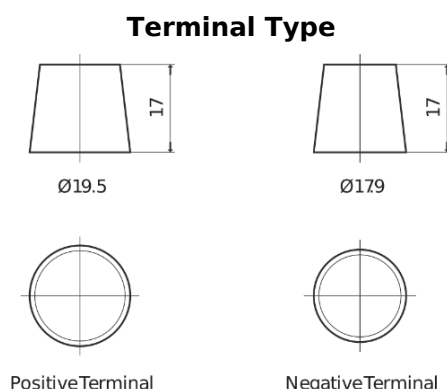

**Product overview**

Batteries for Cars

**Powerline SA955**

Part number	SA955
Technology	Flooded
EAN/GTIN	3661024064194
Voltage	12 V
Capacity	95.0 Ah
CCA	800 A
Length	306 mm
Width	173 mm
Height	222 mm
Box size	D31
Polarity	ETN 1
Terminal Type	EN taper post
Hold Down	Korean B1
Weights (subject of variation)	21.40 kg