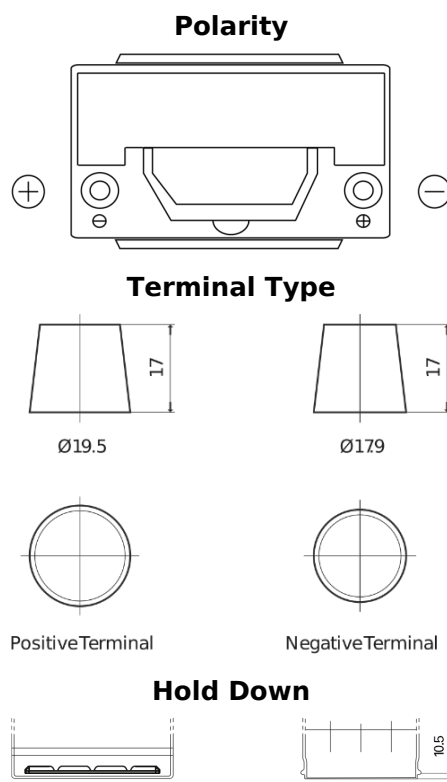

Product overview

Batteries for Cars

Powerline SA954

Part number	SA954
Technology	Flooded
EAN/GTIN	3661024064187
Voltage	12 V
Capacity	95.0 Ah
CCA	800 A
Length	306 mm
Width	173 mm
Height	222 mm
Box size	D31
Polarity	ETN 0
Terminal Type	EN taper post
Hold Down	Korean B1
Weights (subject of variation)	21.40 kg