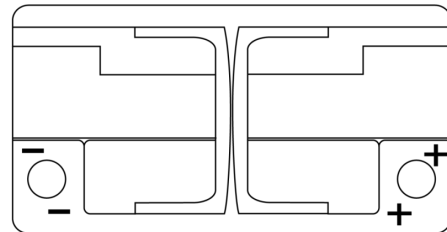

Product overview

Batteries for Cars

Powerline SA852

Part number	SA852
Technology	Flooded
EAN/GTIN	3661024064293
Voltage	12 V
Capacity	85.0 Ah
CCA	800 A
Length	315 mm
Width	175 mm
Height	175 mm
Box size	LB4
Polarity	ETN 0
Terminal Type	EN taper post
Hold Down	B13
Weights (subject of variation)	18.60 kg

Polarity

Terminal Type

Positive Terminal

Negative Terminal

Hold Down

Design, features and specifications are subject to change without notice. We disclaim any representation or warranty, express or implied, concerning the data or recommendations, and in no event shall be liable for any loss or damage claimed to have arisen as a result. Some products may not be available in your local market.