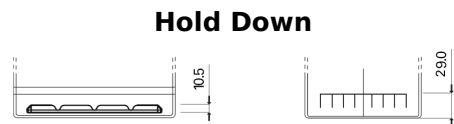

**Product overview**

Batteries for Cars

**Powerline SA755**

|                                |               |
|--------------------------------|---------------|
| Part number                    | SA755         |
| Technology                     | Flooded       |
| EAN/GTIN                       | 3661024064170 |
| Voltage                        | 12 V          |
| Capacity                       | 75.0 Ah       |
| CCA                            | 630 A         |
| Length                         | 270 mm        |
| Width                          | 173 mm        |
| Height                         | 222 mm        |
| Box size                       | D26           |
| Polarity                       | ETN 1         |
| Terminal Type                  | EN taper post |
| Hold Down                      | Korean B1+B6  |
| Weights (subject of variation) | 17.40 kg      |