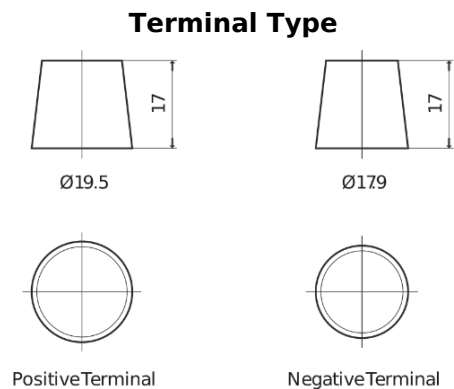

**Product overview**

Batteries for Cars

**Powerline SA755**

|                                |               |
|--------------------------------|---------------|
| Part number                    | SA755         |
| Technology                     | Flooded       |
| EAN/GTIN                       | 3661024064170 |
| Voltage                        | 12 V          |
| Capacity                       | 75.0 Ah       |
| CCA                            | 630 A         |
| Length                         | 270 mm        |
| Width                          | 173 mm        |
| Height                         | 222 mm        |
| Box size                       | D26           |
| Polarity                       | ETN 1         |
| Terminal Type                  | EN taper post |
| Hold Down                      | Korean B1+B6  |
| Weights (subject of variation) | 17.40 kg      |