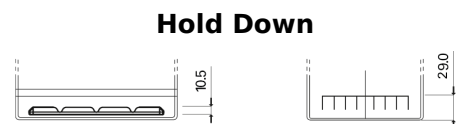

Product overview

Batteries for Cars

Powerline SA754

Part number	SA754
Technology	Flooded
EAN/GTIN	3661024064163
Voltage	12 V
Capacity	75.0 Ah
CCA	630 A
Length	270 mm
Width	173 mm
Height	222 mm
Box size	D26
Polarity	ETN 0
Terminal Type	EN taper post
Hold Down	Korean B1+B6
Weights (subject of variation)	17.40 kg