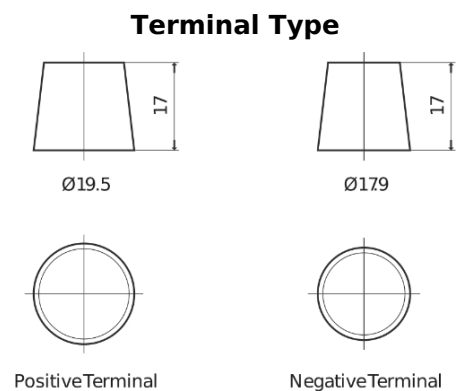

Product overview

Batteries for Cars

Powerline SA754

Part number	SA754
Technology	Flooded
EAN/GTIN	3661024064163
Voltage	12 V
Capacity	75.0 Ah
CCA	630 A
Length	270 mm
Width	173 mm
Height	222 mm
Box size	D26
Polarity	ETN 0
Terminal Type	EN taper post
Hold Down	Korean B1+B6
Weights (subject of variation)	17.40 kg