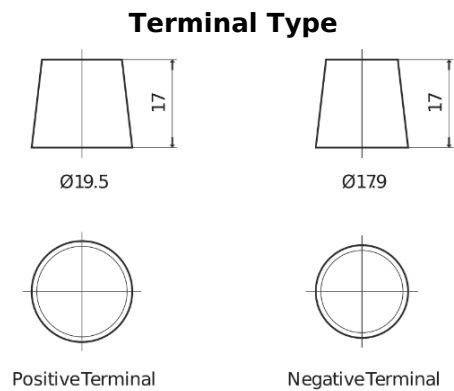

**Product overview**

Batteries for Cars

**Powerline SA654**

Part number	SA654
Technology	Flooded
EAN/GTIN	3661024064149
Voltage	12 V
Capacity	65.0 Ah
CCA	580 A
Length	230 mm
Width	173 mm
Height	222 mm
Box size	D23
Polarity	ETN 0
Terminal Type	EN taper post
Hold Down	Korean B1
Weights (subject of variation)	16.00 kg