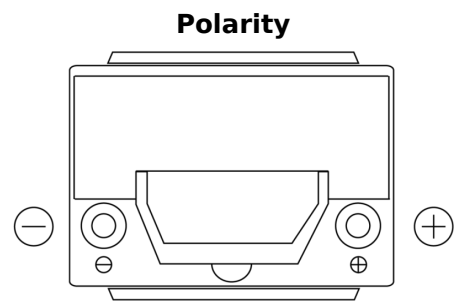

**Product overview**

Batteries for Cars

**Powerline SA654**

Part number	SA654
Technology	Flooded
EAN/GTIN	3661024064149
Voltage	12 V
Capacity	65.0 Ah
CCA	580 A
Length	230 mm
Width	173 mm
Height	222 mm
Box size	D23
Polarity	ETN 0
Terminal Type	EN taper post
Hold Down	Korean B1
Weights (subject of variation)	16.00 kg