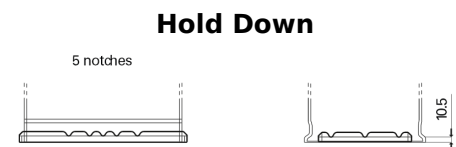

**Product overview**

Batteries for Cars

**Powerline SA530**

Part number	SA530
Technology	Flooded
EAN/GTIN	3661024064200
Voltage	12 V
Capacity	53.0 Ah
CCA	540 A
Length	207 mm
Width	175 mm
Height	190 mm
Box size	L01
Polarity	ETN 0
Terminal Type	EN taper post
Hold Down	B13
Weights (subject of variation)	12.70 kg