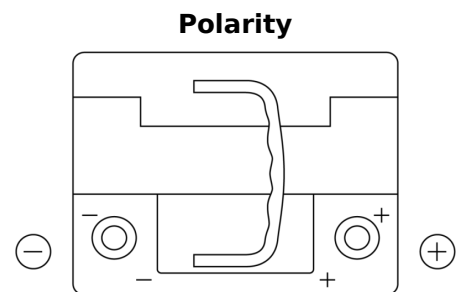

**Product overview**

Batteries for Cars

**Powerline SA530**

Part number	SA530
Technology	Flooded
EAN/GTIN	3661024064200
Voltage	12 V
Capacity	53.0 Ah
CCA	540 A
Length	207 mm
Width	175 mm
Height	190 mm
Box size	L01
Polarity	ETN 0
Terminal Type	EN taper post
Hold Down	B13
Weights (subject of variation)	12.70 kg