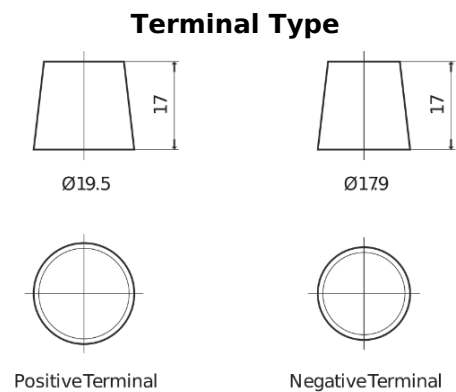

**Product overview**

Batteries for Cars

**Powerline SA530**

Part number	SA530
Technology	Flooded
EAN/GTIN	3661024064200
Voltage	12 V
Capacity	53.0 Ah
CCA	540 A
Length	207 mm
Width	175 mm
Height	190 mm
Box size	L01
Polarity	ETN 0
Terminal Type	EN taper post
Hold Down	B13
Weights (subject of variation)	12.70 kg