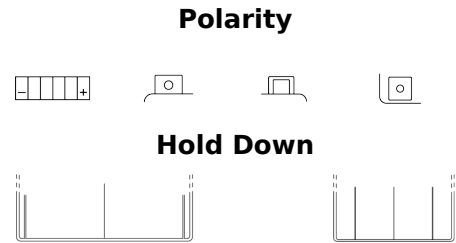

**Product overview**

Batteries for Motorcycles, ATVs, Snowmobiles, Garden

**Li-Ion ELTZ7S**

Part number	ELTZ7S
Technology	Li-Ion
EAN/GTIN	3661024036788
Voltage	12 V
Capacity	2 Ah
CCA	150 A
Watt hour	29 Wh
Length	115 mm
Width	70 mm
Height	85 mm
Box size	C35
Polarity	ETN 0
Terminal Type	M12
Hold Down	B0
Weights (subject of variation)	0.60 kg