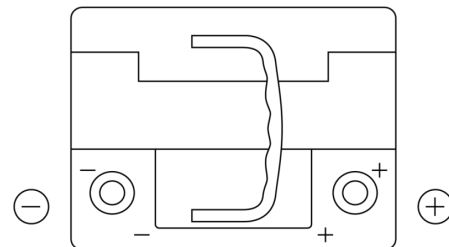

Product overview

Batteries for Cars

Powerline SA472

Part number	SA472
Technology	Flooded
EAN/GTIN	3661024064262
Voltage	12 V
Capacity	47.0 Ah
CCA	450 A
Length	207 mm
Width	175 mm
Height	175 mm
Box size	LB1
Polarity	ETN 0
Terminal Type	EN taper post
Hold Down	B13
Weights (subject of variation)	11.40 kg

Polarity

Terminal Type

Positive Terminal

Negative Terminal

Hold Down

Design, features and specifications are subject to change without notice. We disclaim any representation or warranty, express or implied, concerning the data or recommendations, and in no event shall be liable for any loss or damage claimed to have arisen as a result. Some products may not be available in your local market.