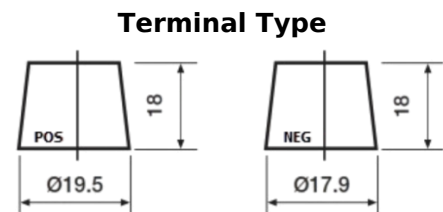

**Product overview**

Batteries for Cars

**Powerline SA456**

Part number	SA456
Technology	Flooded
EAN/GTIN	3661024064125
Voltage	12 V
Capacity	45.0 Ah
CCA	390 A
Length	237 mm
Width	127 mm
Height	227 mm
Box size	B24
Polarity	ETN 0
Terminal Type	JIS taper post
Hold Down	B1
Weights (subject of variation)	11.80 kg