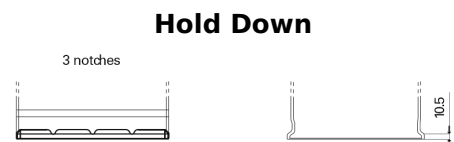

Design, features and specifications are subject to change without notice. We disclaim any representation or warranty, express or implied, concerning the data or recommendations, and in no event shall be liable for any loss or damage claimed to have arisen as a result. Some products may not be available in your local market.