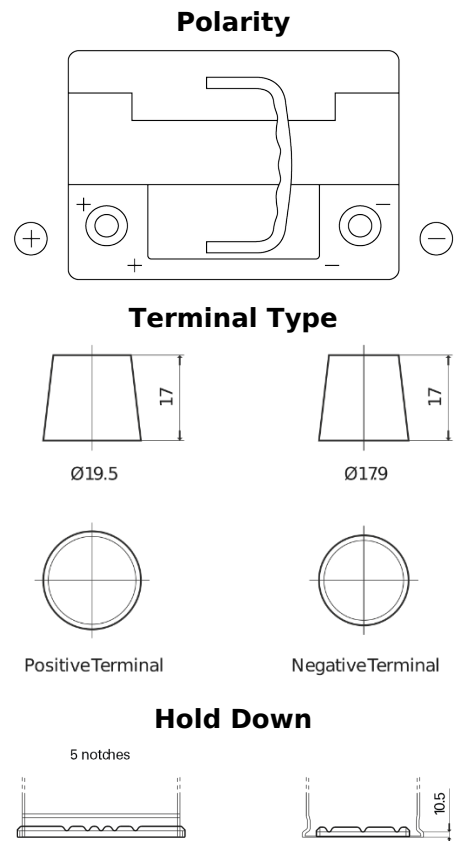

**Product overview**

Batteries for Cars

**Premium EA601**

Part number	EA601
Technology	Flooded
EAN/GTIN	3661024034234
Voltage	12 V
Capacity	60 Ah
CCA	600 A
Length	242 mm
Width	175 mm
Height	190 mm
Box size	L02
Polarity	ETN 1
Terminal Type	EN taper post
Hold Down	B13
Weights (subject of variation)	15.00 kg