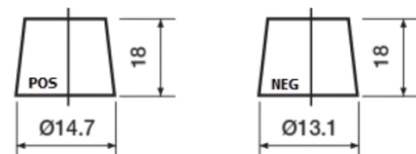

Design, features and specifications are subject to change without notice. We disclaim any representation or warranty, express or implied, concerning the data or recommendations, and in no event shall be liable for any loss or damage claimed to have arisen as a result. Some products may not be available in your local market.