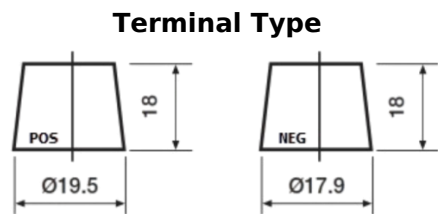

Product overview

Batteries for Cars

Powerline SA406

Part number	SA406
Technology	Flooded
EAN/GTIN	3661024066570
Voltage	12 V
Capacity	40.0 Ah
CCA	350 A
Length	187 mm
Width	127 mm
Height	220 mm
Box size	B19
Polarity	ETN 0
Terminal Type	JIS taper post
Hold Down	B1
Weights (subject of variation)	9.30 kg

Remove T1 adapter for T3

Hold Down

Design, features and specifications are subject to change without notice. We disclaim any representation or warranty, express or implied, concerning the data or recommendations, and in no event shall be liable for any loss or damage claimed to have arisen as a result. Some products may not be available in your local market.