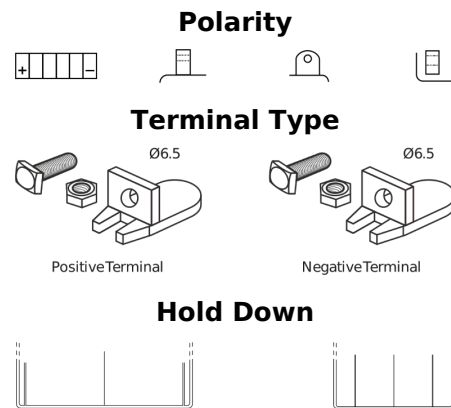

Product overview

Batteries for Motorcycles, ATVs, Snowmobiles, Garden

GEL GEL12-30

| | |
|--------------------------------|------------------|
| Part number | GEL12-30 |
| Technology | GEL |
| EAN/GTIN | 3661024034081 |
| Voltage | 12 V |
| Capacity | 30.0 Ah |
| CCA | 180 A |
| Length | 197 mm |
| Width | 132 mm |
| Height | 186 mm |
| Box size | U01 |
| Polarity | ETN 1 |
| Terminal Type | EN full Ford lug |
| Hold Down | B0 |
| Weights (subject of variation) | 11.10 kg |