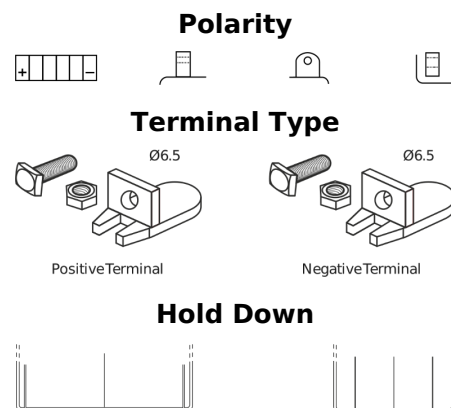

Product overview

Batteries for Motorcycles, ATVs, Snowmobiles, Garden

GEL GEL12-30

Part number	GEL12-30
Technology	GEL
EAN/GTIN	3661024034081
Voltage	12 V
Capacity	30.0 Ah
CCA	180 A
Length	197 mm
Width	132 mm
Height	186 mm
Box size	U01
Polarity	ETN 1
Terminal Type	EN full Ford lug
Hold Down	B0
Weights (subject of variation)	11.10 kg