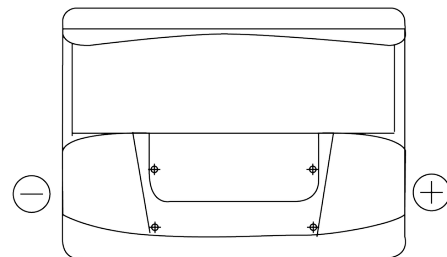

**Product overview**

Batteries for Marine and Leisure

**Start EN600**

Part number	EN600
Technology	Flooded
EAN/GTIN	3661024036092
Voltage	12 V
Capacity	62 Ah
CCA	540 A
MCA	600
Length	242 mm
Width	175 mm
Height	190 mm
Box size	L02
Polarity	ETN 0
Terminal Type	EN taper post
Hold Down	B13
Weights (subject of variation)	14.20 kg

**Polarity**

**Terminal Type**

Positive Terminal

Negative Terminal

**Hold Down**

Design, features and specifications are subject to change without notice. We disclaim any representation or warranty, express or implied, concerning the data or recommendations, and in no event shall be liable for any loss or damage claimed to have arisen as a result. Some products may not be available in your local market.