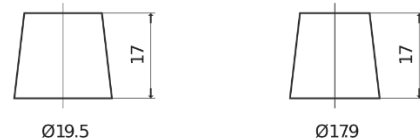

**Product overview**

Batteries for Marine and Leisure

**Start EN600**

Part number	EN600
Technology	Flooded
EAN/GTIN	3661024036092
Voltage	12 V
Capacity	62 Ah
CCA	540 A
MCA	600
Length	242 mm
Width	175 mm
Height	190 mm
Box size	L02
Polarity	ETN 0
Terminal Type	EN taper post
Hold Down	B13
Weights (subject of variation)	14.20 kg

**Polarity**

**Terminal Type**

Positive Terminal

Negative Terminal

**Hold Down**

Design, features and specifications are subject to change without notice. We disclaim any representation or warranty, express or implied, concerning the data or recommendations, and in no event shall be liable for any loss or damage claimed to have arisen as a result. Some products may not be available in your local market.