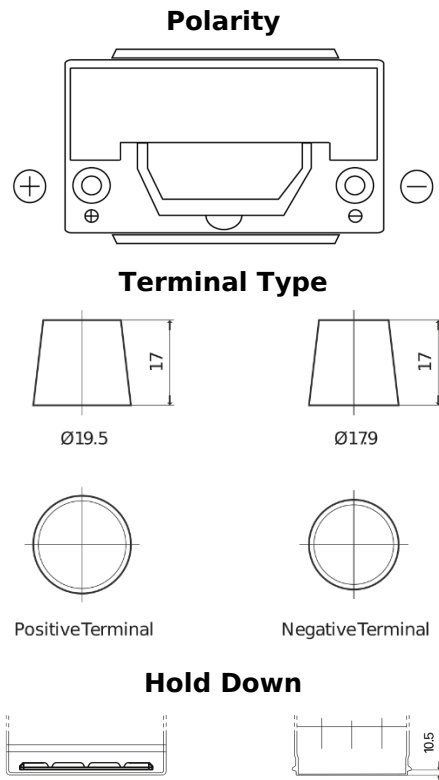

**Product overview**

Batteries for Cars

**Futura CA955**

Part number	CA955
Technology	Flooded
EAN/GTIN	3661024016537
Voltage	12 V
Capacity	95.0 Ah
CCA	800 A
Length	306 mm
Width	173 mm
Height	222 mm
Box size	D31
Polarity	ETN 1
Terminal Type	EN taper post
Hold Down	Korean B1
Weights (subject of variation)	21.40 kg