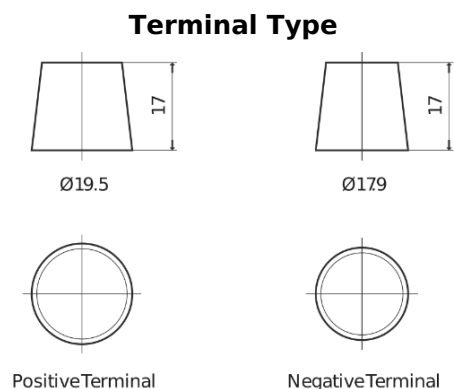

Product overview

Batteries for Cars

Futura CA955

Part number	CA955
Technology	Flooded
EAN/GTIN	3661024016537
Voltage	12 V
Capacity	95.0 Ah
CCA	800 A
Length	306 mm
Width	173 mm
Height	222 mm
Box size	D31
Polarity	ETN 1
Terminal Type	EN taper post
Hold Down	Korean B1
Weights (subject of variation)	21.40 kg