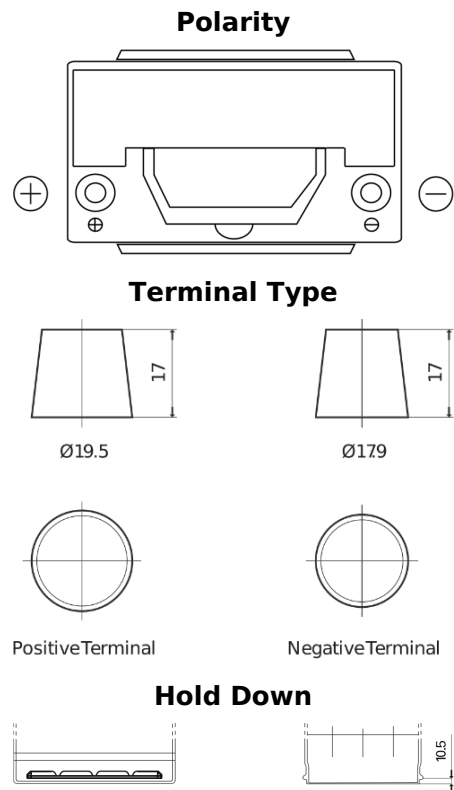

Product overview

Batteries for Cars

Futura CA955

Part number	CA955
Technology	Flooded
EAN/GTIN	3661024016537
Voltage	12 V
Capacity	95.0 Ah
CCA	800 A
Length	306 mm
Width	173 mm
Height	222 mm
Box size	D31
Polarity	ETN 1
Terminal Type	EN taper post
Hold Down	Korean B1
Weights (subject of variation)	21.40 kg