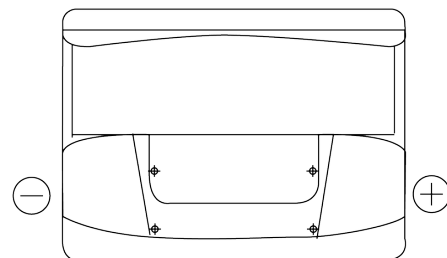

Product overview

Batteries for Cars

Classic EC550

Part number	EC550
Technology	Flooded
EAN/GTIN	3661024034807
Voltage	12 V
Capacity	55 Ah
CCA	460 A
Length	242 mm
Width	175 mm
Height	190 mm
Box size	L02
Polarity	ETN 0
Terminal Type	EN taper post
Hold Down	B13
Weights (subject of variation)	13.50 kg

Polarity

Terminal Type

Positive Terminal

Negative Terminal

Hold Down

Design, features and specifications are subject to change without notice. We disclaim any representation or warranty, express or implied, concerning the data or recommendations, and in no event shall be liable for any loss or damage claimed to have arisen as a result. Some products may not be available in your local market.