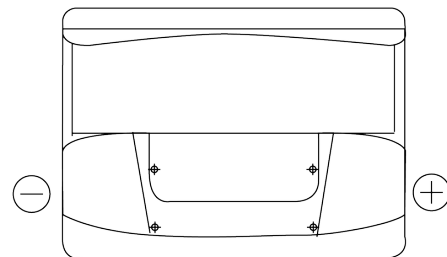

Product overview

Batteries for Cars

Classic EC550

| | |
|--------------------------------|---------------|
| Part number | EC550 |
| Technology | Flooded |
| EAN/GTIN | 3661024034807 |
| Voltage | 12 V |
| Capacity | 55 Ah |
| CCA | 460 A |
| Length | 242 mm |
| Width | 175 mm |
| Height | 190 mm |
| Box size | L02 |
| Polarity | ETN 0 |
| Terminal Type | EN taper post |
| Hold Down | B13 |
| Weights (subject of variation) | 13.50 kg |

Polarity

Terminal Type

Positive Terminal

Negative Terminal

Hold Down

Design, features and specifications are subject to change without notice. We disclaim any representation or warranty, express or implied, concerning the data or recommendations, and in no event shall be liable for any loss or damage claimed to have arisen as a result. Some products may not be available in your local market.