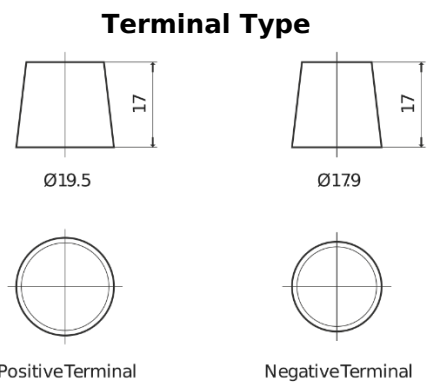

Product overview

Batteries for Cars

Premium EA530

Part number	EA530
Technology	Flooded
EAN/GTIN	3661024034203
Voltage	12 V
Capacity	53 Ah
CCA	540 A
Length	207 mm
Width	175 mm
Height	190 mm
Box size	L01
Polarity	ETN 0
Terminal Type	EN taper post
Hold Down	B13
Weights (subject of variation)	12.70 kg