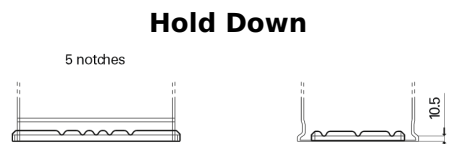

Product overview

Batteries for Cars

Premium EA530

Part number	EA530
Technology	Flooded
EAN/GTIN	3661024034203
Voltage	12 V
Capacity	53 Ah
CCA	540 A
Length	207 mm
Width	175 mm
Height	190 mm
Box size	L01
Polarity	ETN 0
Terminal Type	EN taper post
Hold Down	B13
Weights (subject of variation)	12.70 kg