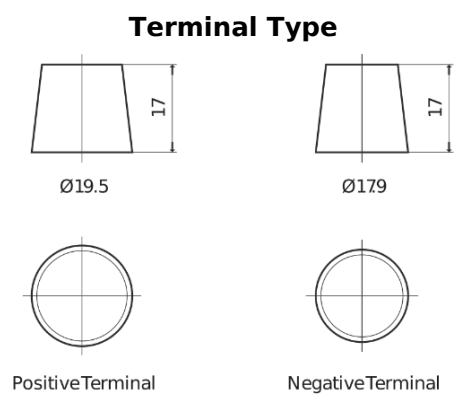

**Product overview**

Batteries for Cars

**Futura CA954**

|                                |               |
|--------------------------------|---------------|
| Part number                    | CA954         |
| Technology                     | Flooded       |
| EAN/GTIN                       | 3661024016520 |
| Voltage                        | 12 V          |
| Capacity                       | 95.0 Ah       |
| CCA                            | 800 A         |
| Length                         | 306 mm        |
| Width                          | 173 mm        |
| Height                         | 222 mm        |
| Box size                       | D31           |
| Polarity                       | ETN 0         |
| Terminal Type                  | EN taper post |
| Hold Down                      | Korean B1     |
| Weights (subject of variation) | 21.40 kg      |