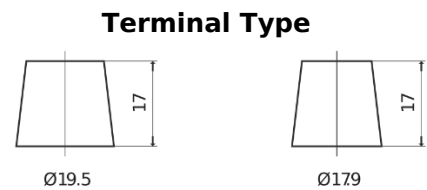

Product overview

Batteries for Cars

Futura CA954

Part number	CA954
Technology	Flooded
EAN/GTIN	3661024016520
Voltage	12 V
Capacity	95.0 Ah
CCA	800 A
Length	306 mm
Width	173 mm
Height	222 mm
Box size	D31
Polarity	ETN 0
Terminal Type	EN taper post
Hold Down	Korean B1
Weights (subject of variation)	21.40 kg