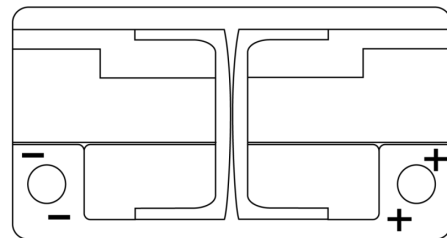

**Product overview**

Batteries for Cars

**Futura CA900**

|                                |               |
|--------------------------------|---------------|
| Part number                    | CA900         |
| Technology                     | Flooded       |
| EAN/GTIN                       | 3661024016438 |
| Voltage                        | 12 V          |
| Capacity                       | 90.0 Ah       |
| CCA                            | 720 A         |
| Length                         | 315 mm        |
| Width                          | 175 mm        |
| Height                         | 190 mm        |
| Box size                       | L04           |
| Polarity                       | ETN 0         |
| Terminal Type                  | EN taper post |
| Hold Down                      | B13           |
| Weights (subject of variation) | 19.70 kg      |

**Polarity**

**Terminal Type**

Positive Terminal

Negative Terminal

**Hold Down**

Design, features and specifications are subject to change without notice. We disclaim any representation or warranty, express or implied, concerning the data or recommendations, and in no event shall be liable for any loss or damage claimed to have arisen as a result. Some products may not be available in your local market.