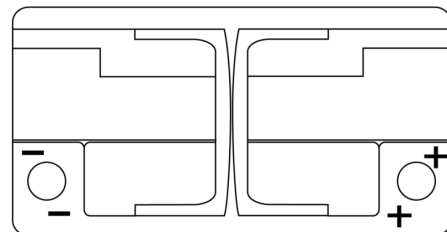

**Product overview**

Batteries for Cars

**Futura CA852**

Part number	CA852
Technology	Flooded
EAN/GTIN	3661024014298
Voltage	12 V
Capacity	85.0 Ah
CCA	800 A
Length	315 mm
Width	175 mm
Height	175 mm
Box size	LB4
Polarity	ETN 0
Terminal Type	EN taper post
Hold Down	B13
Weights (subject of variation)	18.60 kg

**Polarity**

**Terminal Type**

Positive Terminal

Negative Terminal

**Hold Down**

Design, features and specifications are subject to change without notice. We disclaim any representation or warranty, express or implied, concerning the data or recommendations, and in no event shall be liable for any loss or damage claimed to have arisen as a result. Some products may not be available in your local market.