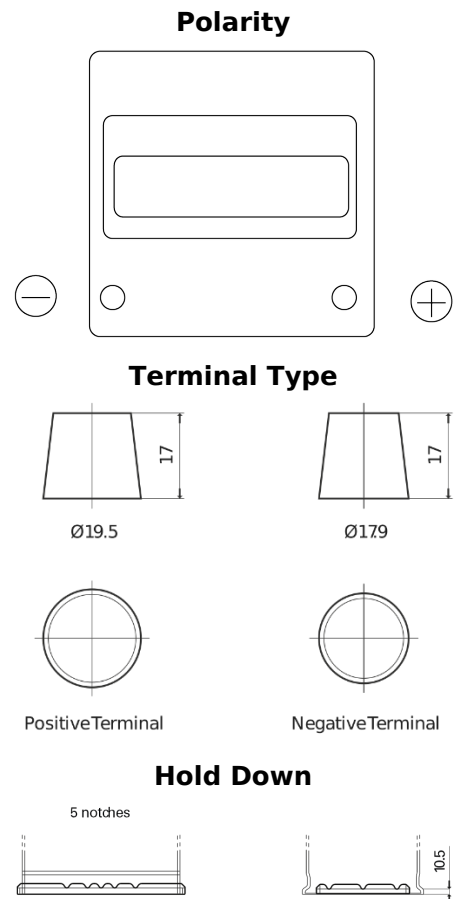

Product overview

Batteries for Cars

Excell EB440

Part number	EB440
Technology	Flooded
EAN/GTIN	3661024034500
Voltage	12 V
Capacity	44 Ah
CCA	400 A
Length	175 mm
Width	175 mm
Height	190 mm
Box size	L00
Polarity	ETN 0
Terminal Type	EN taper post
Hold Down	B13
Weights (subject of variation)	10.70 kg