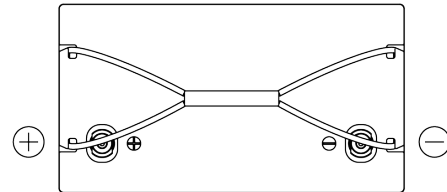

**Product overview**

Batteries for Marine and Leisure

**Equipment Li-Ion EV1300/24**

Part number	EV1300/24
Technology	Li-Ion
EAN/GTIN	3661024037693
Voltage	24 V
Capacity	50 Ah
Watt hour	1300 Wh
Length	307 mm
Width	170 mm
Height	216 mm
Box size	G77
Polarity	ETN 1
Terminal Type	Female M8
Hold Down	B0
Weights (subject of variation)	12.00 kg

**Polarity**

**Terminal Type**

**Hold Down**

Design, features and specifications are subject to change without notice. We disclaim any representation or warranty, express or implied, concerning the data or recommendations, and in no event shall be liable for any loss or damage claimed to have arisen as a result. Some products may not be available in your local market.