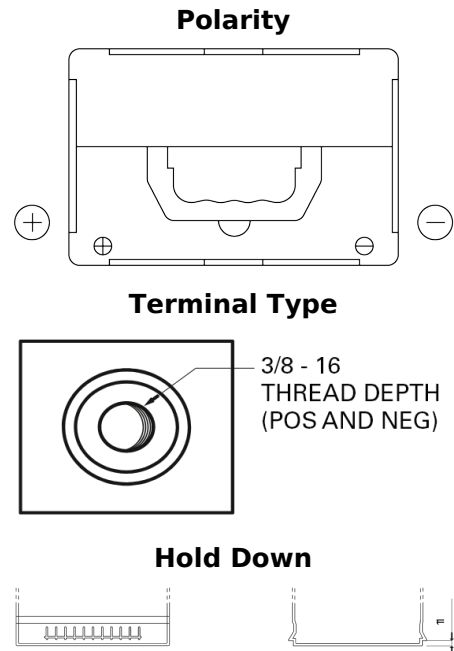

**Product overview**

Batteries for Cars

**Excell EB558**

Part number	EB558
Technology	Flooded
EAN/GTIN	3661024037419
Voltage	12 V
Capacity	55 Ah
CCA	620 A
Length	230 mm
Width	180 mm
Height	186 mm
Box size	G75
Polarity	ETN 1
Terminal Type	SAE S 3/8" side Terminal
Hold Down	B7
Weights (subject of variation)	14.20 kg