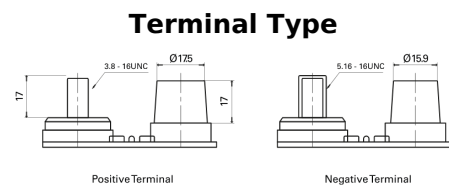

**Product overview**

Batteries for Trucks, Buses, Construction, Agriculture

**PowerPRO Agri&Construction EJ050C**

Part number	EJ050C
Technology	AGM
EAN/GTIN	3661024036979
Voltage	12 V
Capacity	50 Ah
CCA	800 A
Length	260 mm
Width	173 mm
Height	206 mm
Box size	G34
Polarity	ETN 1
Terminal Type	SAE M 3/8" - 5/16" taper&stud
Hold Down	B7
Weights (subject of variation)	17.90 kg