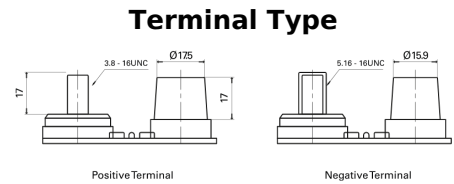

Product overview

Batteries for Trucks, Buses, Construction, Agriculture

PowerPRO Agri&Construction EJ050C

Part number	EJ050C
Technology	AGM
EAN/GTIN	3661024036979
Voltage	12 V
Capacity	50 Ah
CCA	800 A
Length	260 mm
Width	173 mm
Height	206 mm
Box size	G34
Polarity	ETN 1
Terminal Type	SAE M 3/8"- 5/16" taper&stud
Hold Down	B7
Weights (subject of variation)	17.90 kg