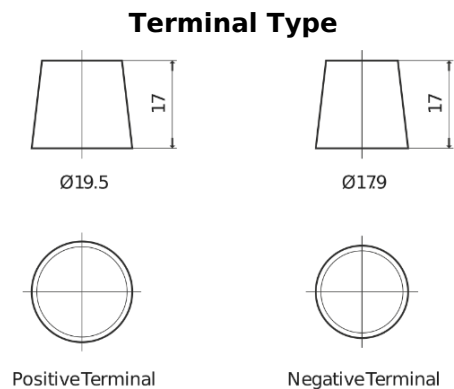

Product overview

Batteries for Cars

Futura CA754

Part number	CA754
Technology	Flooded
EAN/GTIN	3661024016506
Voltage	12 V
Capacity	75.0 Ah
CCA	630 A
Length	270 mm
Width	173 mm
Height	222 mm
Box size	D26
Polarity	ETN 0
Terminal Type	EN taper post
Hold Down	Korean B1+B6
Weights (subject of variation)	17.40 kg