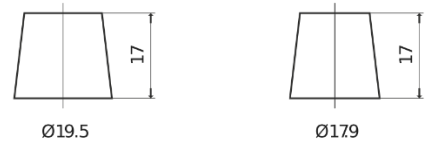

**Product overview**

Batteries for Cars

**Futura CA754**

Part number	CA754
Technology	Flooded
EAN/GTIN	3661024016506
Voltage	12 V
Capacity	75.0 Ah
CCA	630 A
Length	270 mm
Width	173 mm
Height	222 mm
Box size	D26
Polarity	ETN 0
Terminal Type	EN taper post
Hold Down	Korean B1+B6
Weights (subject of variation)	17.40 kg

**Polarity**

**Terminal Type**

Positive Terminal

Negative Terminal

**Hold Down**

Design, features and specifications are subject to change without notice. We disclaim any representation or warranty, express or implied, concerning the data or recommendations, and in no event shall be liable for any loss or damage claimed to have arisen as a result. Some products may not be available in your local market.