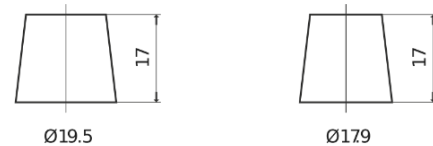

**Product overview**

Batteries for Cars

**Futura CA722**

Part number	CA722
Technology	Flooded
EAN/GTIN	3661024014281
Voltage	12 V
Capacity	72.0 Ah
CCA	720 A
Length	278 mm
Width	175 mm
Height	175 mm
Box size	LB3
Polarity	ETN 0
Terminal Type	EN taper post
Hold Down	B13
Weights (subject of variation)	15.90 kg

**Polarity**

**Terminal Type**

Positive Terminal

Negative Terminal

**Hold Down**

Design, features and specifications are subject to change without notice. We disclaim any representation or warranty, express or implied, concerning the data or recommendations, and in no event shall be liable for any loss or damage claimed to have arisen as a result. Some products may not be available in your local market.