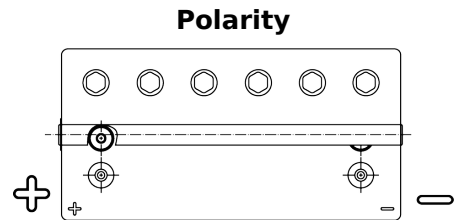

Product overview

Batteries for Marine and Leisure

Start AGM EM960

Part number	EM960
Technology	AGM
EAN/GTIN	3661024036016
Voltage	12 V
Capacity	100 Ah
CCA	800 A
MCA	960
Length	330 mm
Width	173 mm
Height	240 mm
Box size	G31
Polarity	ETN 1
Terminal Type	SAE M 3/8" taper&stud
Hold Down	B0
Weights (subject of variation)	31.00 kg