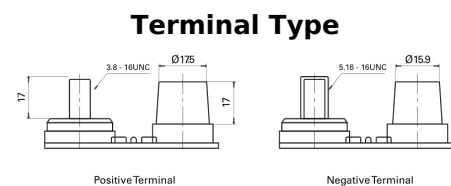

Product overview

Batteries for Marine and Leisure

Dual AGM EP900

Part number	EP900
Technology	AGM
EAN/GTIN	3661024035965
Voltage	12 V
Capacity	100 Ah
CCA	800 A
Watt hour	900 Wh
Length	330 mm
Width	173 mm
Height	240 mm
Box size	G31
Polarity	ETN 1
Terminal Type	SAE M 3/8" - 5/16" taper&stud
Hold Down	B0
Weights (subject of variation)	31.00 kg