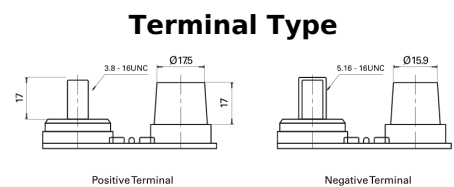

Product overview

Batteries for Marine and Leisure

Dual AGM EP900

Part number	EP900
Technology	AGM
EAN/GTIN	3661024035965
Voltage	12 V
Capacity	100 Ah
CCA	800 A
Watt hour	900 Wh
Length	330 mm
Width	173 mm
Height	240 mm
Box size	G31
Polarity	ETN 1
Terminal Type	SAE M 3/8" - 5/16" taper&stud
Hold Down	B0
Weights (subject of variation)	31.00 kg