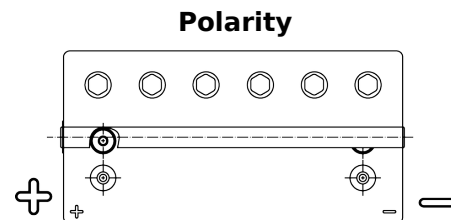

Product overview

Batteries for Marine and Leisure

Dual AGM EP900

Part number	EP900
Technology	AGM
EAN/GTIN	3661024035965
Voltage	12 V
Capacity	100 Ah
CCA	800 A
Watt hour	900 Wh
Length	330 mm
Width	173 mm
Height	240 mm
Box size	G31
Polarity	ETN 1
Terminal Type	SAE M 3/8" - 5/16" taper&stud
Hold Down	B0
Weights (subject of variation)	31.00 kg