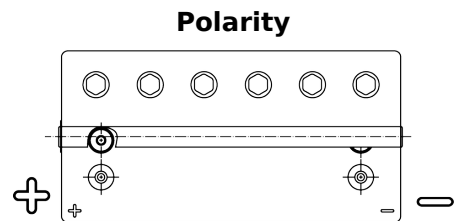

Product overview

Batteries for Marine and Leisure

Dual AGM EP900

Part number	EP900
Technology	AGM
EAN/GTIN	3661024035965
Voltage	12 V
Capacity	100 Ah
CCA	800 A
Watt hour	900 Wh
Length	330 mm
Width	173 mm
Height	240 mm
Box size	G31
Polarity	ETN 1
Terminal Type	SAE M 3/8" - 5/16" taper&stud
Hold Down	B0
Weights (subject of variation)	31.00 kg