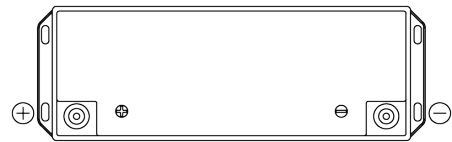

Product overview

Batteries for Marine and Leisure

Equipment Li-Ion EV2500

Part number	EV2500
Technology	Li-Ion
EAN/GTIN	3661024037686
Voltage	12 V
Capacity	200 Ah
Watt hour	2500 Wh
Length	485 mm
Width	170 mm
Height	240 mm
Box size	F51
Polarity	ETN 1
Terminal Type	Female M8
Hold Down	B0
Weights (subject of variation)	25.70 kg

Polarity

Terminal Type

Hold Down

Design, features and specifications are subject to change without notice. We disclaim any representation or warranty, express or implied, concerning the data or recommendations, and in no event shall be liable for any loss or damage claimed to have arisen as a result. Some products may not be available in your local market.