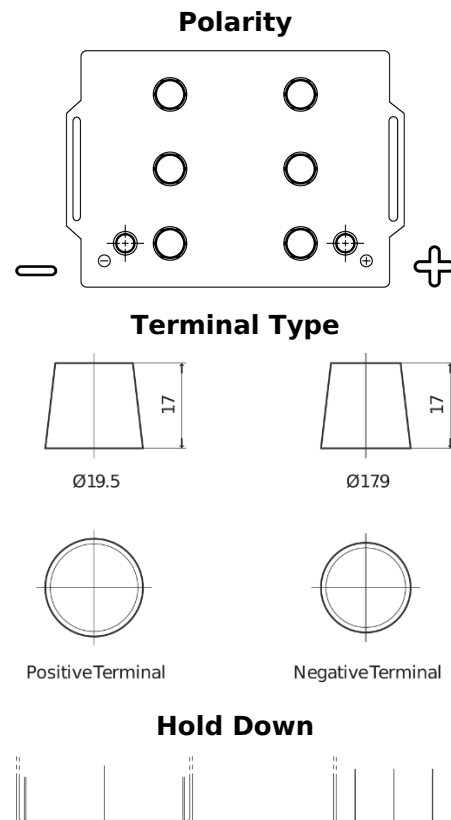

Product overview

Batteries for Trucks, Buses, Construction, Agriculture

StartPRO EG145A

Part number	EG145A
Technology	Flooded
EAN/GTIN	3661024035552
Voltage	12 V
Capacity	145 Ah
CCA	1000 A
Length	360 mm
Width	253 mm
Height	240 mm
Box size	F21
Polarity	ETN 6
Terminal Type	EN taper post
Hold Down	B0
Weights (subject of variation)	38.10 kg