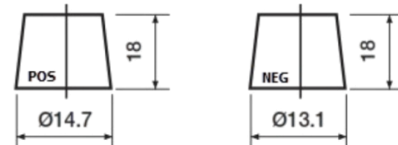

**Product overview**

Batteries for Cars

**Premium EA456**

Part number	EA456
Technology	Flooded
EAN/GTIN	3661024034128
Voltage	12 V
Capacity	45 Ah
CCA	390 A
Length	237 mm
Width	127 mm
Height	227 mm
Box size	B24
Polarity	ETN 0
Terminal Type	From JIS to EN (Ring adapter)
Hold Down	B1
Weights (subject of variation)	11.80 kg

**Polarity**

**Terminal Type**

Remove T1 adapter for T3

**Hold Down**

Design, features and specifications are subject to change without notice. We disclaim any representation or warranty, express or implied, concerning the data or recommendations, and in no event shall be liable for any loss or damage claimed to have arisen as a result. Some products may not be available in your local market.