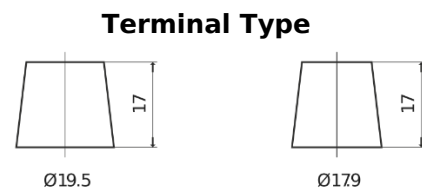

**Product overview**

Batteries for Cars

**Futura CA654**

Part number	CA654
Technology	Flooded
EAN/GTIN	3661024016483
Voltage	12 V
Capacity	65.0 Ah
CCA	580 A
Length	230 mm
Width	173 mm
Height	222 mm
Box size	D23
Polarity	ETN 0
Terminal Type	EN taper post
Hold Down	Korean B1
Weights (subject of variation)	16.00 kg