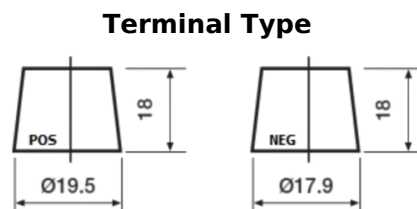

Product overview

Batteries for Cars

Premium EA456

Part number	EA456
Technology	Flooded
EAN/GTIN	3661024034128
Voltage	12 V
Capacity	45 Ah
CCA	390 A
Length	237 mm
Width	127 mm
Height	227 mm
Box size	B24
Polarity	ETN 0
Terminal Type	From JIS to EN (Ring adapter)
Hold Down	B1
Weights (subject of variation)	11.80 kg