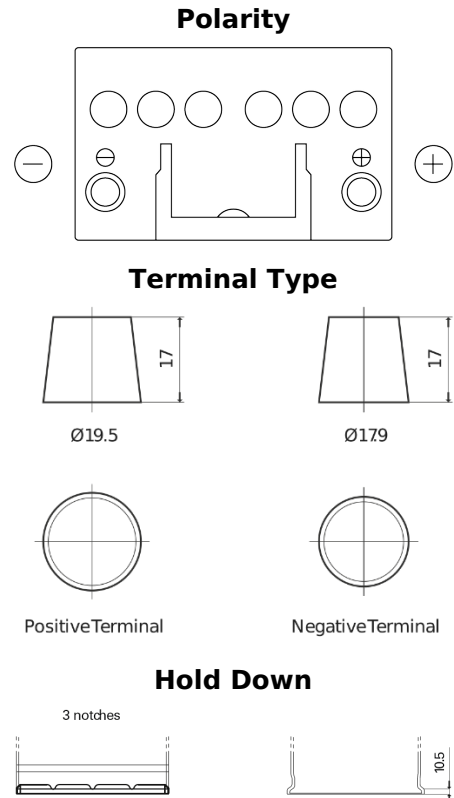

Product overview

Batteries for Cars

Excell EB450

Part number	EB450
Technology	Flooded
EAN/GTIN	3661024034494
Voltage	12 V
Capacity	45 Ah
CCA	330 A
Length	220 mm
Width	135 mm
Height	225 mm
Box size	E02
Polarity	ETN 0
Terminal Type	EN taper post
Hold Down	B1
Weights (subject of variation)	12.50 kg