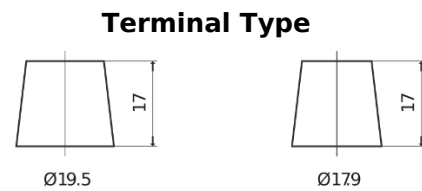

**Product overview**

Batteries for Trucks, Buses, Construction, Agriculture

**StartPRO EG1353**

Part number	EG1353
Technology	Flooded
EAN/GTIN	3661024035545
Voltage	12 V
Capacity	135 Ah
CCA	1000 A
Length	514 mm
Width	218 mm
Height	210 mm
Box size	DB9
Polarity	ETN 3
Terminal Type	EN taper post
Hold Down	B0
Weights (subject of variation)	39.80 kg