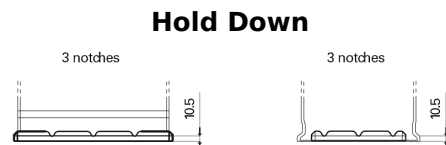

Product overview

Batteries for Trucks, Buses, Construction, Agriculture

PowerPRO Agri&Construction EJ1355

Part number	EJ1355
Technology	Flooded
EAN/GTIN	3661024036955
Voltage	12 V
Capacity	135 Ah
CCA	1000 A
Length	514 mm
Width	175 mm
Height	210 mm
Box size	DB8
Polarity	ETN 3
Terminal Type	EN taper post
Hold Down	B3
Weights (subject of variation)	36.00 kg