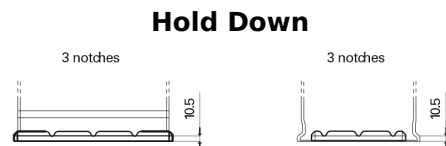

**Product overview**

Batteries for Trucks, Buses, Construction, Agriculture

**PowerPRO Agri&Construction EJ1355**

Part number	EJ1355
Technology	Flooded
EAN/GTIN	3661024036955
Voltage	12 V
Capacity	135 Ah
CCA	1000 A
Length	514 mm
Width	175 mm
Height	210 mm
Box size	DB8
Polarity	ETN 3
Terminal Type	EN taper post
Hold Down	B3
Weights (subject of variation)	36.00 kg