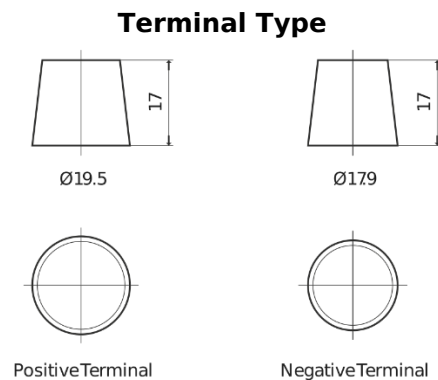

**Product overview**

Batteries for Trucks, Buses, Construction, Agriculture

**PowerPRO Agri&Construction EJ1355**

Part number	EJ1355
Technology	Flooded
EAN/GTIN	3661024036955
Voltage	12 V
Capacity	135 Ah
CCA	1000 A
Length	514 mm
Width	175 mm
Height	210 mm
Box size	DB8
Polarity	ETN 3
Terminal Type	EN taper post
Hold Down	B3
Weights (subject of variation)	36.00 kg