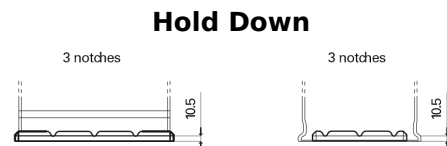

Product overview

Batteries for Trucks, Buses, Construction, Agriculture

StartPRO EG1355

Part number	EG1355
Technology	Flooded
EAN/GTIN	3661024035521
Voltage	12 V
Capacity	135 Ah
CCA	1000 A
Length	514 mm
Width	175 mm
Height	210 mm
Box size	DB8
Polarity	ETN 3
Terminal Type	EN taper post
Hold Down	B3
Weights (subject of variation)	36.00 kg