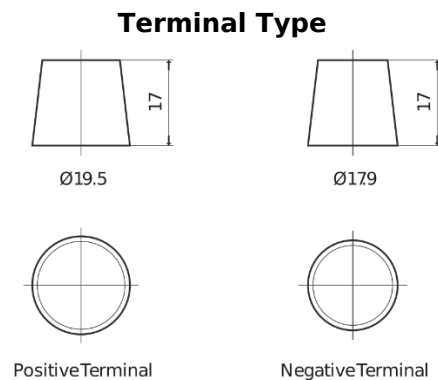

Product overview

Batteries for Trucks, Buses, Construction, Agriculture

StartPRO EG1355

Part number	EG1355
Technology	Flooded
EAN/GTIN	3661024035521
Voltage	12 V
Capacity	135 Ah
CCA	1000 A
Length	514 mm
Width	175 mm
Height	210 mm
Box size	DB8
Polarity	ETN 3
Terminal Type	EN taper post
Hold Down	B3
Weights (subject of variation)	36.00 kg