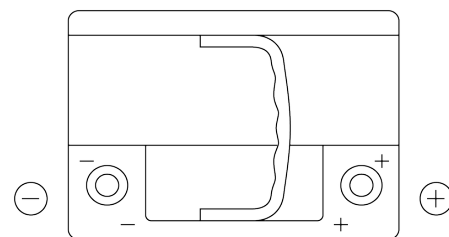

**Product overview**

Batteries for Cars

**Futura CA612**

|                                |               |
|--------------------------------|---------------|
| Part number                    | CA612         |
| Technology                     | Flooded       |
| EAN/GTIN                       | 3661024014274 |
| Voltage                        | 12 V          |
| Capacity                       | 61.0 Ah       |
| CCA                            | 600 A         |
| Length                         | 242 mm        |
| Width                          | 175 mm        |
| Height                         | 175 mm        |
| Box size                       | LB2           |
| Polarity                       | ETN 0         |
| Terminal Type                  | EN taper post |
| Hold Down                      | B13           |
| Weights (subject of variation) | 14.00 kg      |

**Polarity**

**Terminal Type**

Positive Terminal

Negative Terminal

**Hold Down**

Design, features and specifications are subject to change without notice. We disclaim any representation or warranty, express or implied, concerning the data or recommendations, and in no event shall be liable for any loss or damage claimed to have arisen as a result. Some products may not be available in your local market.