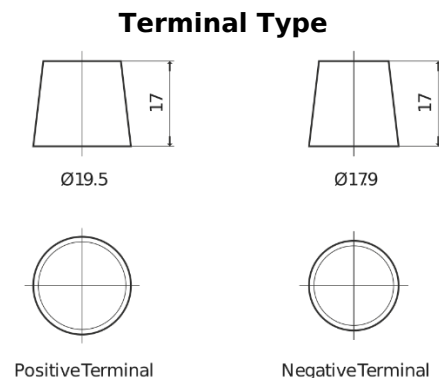

Product overview

Batteries for Cars

Premium EA955

Part number	EA955
Technology	Flooded
EAN/GTIN	3661024034197
Voltage	12 V
Capacity	95 Ah
CCA	800 A
Length	306 mm
Width	173 mm
Height	222 mm
Box size	D31
Polarity	ETN 1
Terminal Type	EN taper post
Hold Down	Korean B1
Weights (subject of variation)	21.40 kg