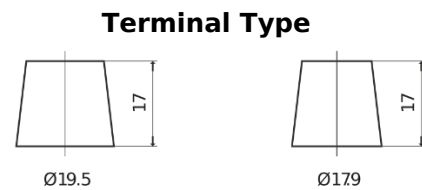

Product overview

Batteries for Cars

Premium EA954

Part number	EA954
Technology	Flooded
EAN/GTIN	3661024034180
Voltage	12 V
Capacity	95 Ah
CCA	800 A
Length	306 mm
Width	173 mm
Height	222 mm
Box size	D31
Polarity	ETN 0
Terminal Type	EN taper post
Hold Down	Korean B1
Weights (subject of variation)	21.40 kg