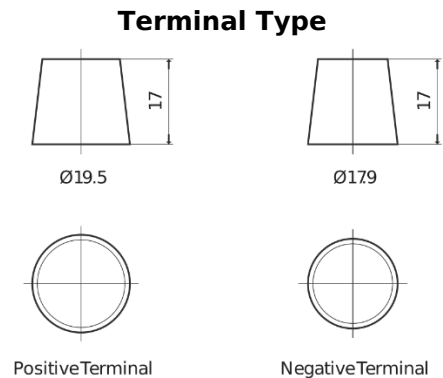

Product overview

Batteries for Cars

Premium EA954

Part number	EA954
Technology	Flooded
EAN/GTIN	3661024034180
Voltage	12 V
Capacity	95 Ah
CCA	800 A
Length	306 mm
Width	173 mm
Height	222 mm
Box size	D31
Polarity	ETN 0
Terminal Type	EN taper post
Hold Down	Korean B1
Weights (subject of variation)	21.40 kg