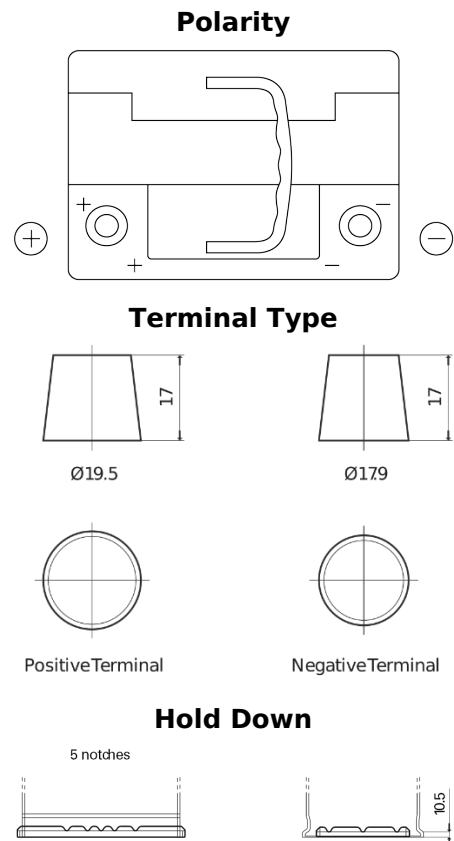

Product overview

Batteries for Cars

Futura CA601

Part number	CA601
Technology	Flooded
EAN/GTIN	3661024014236
Voltage	12 V
Capacity	60.0 Ah
CCA	600 A
Length	242 mm
Width	175 mm
Height	190 mm
Box size	L02
Polarity	ETN 1
Terminal Type	EN taper post
Hold Down	B13
Weights (subject of variation)	15.00 kg